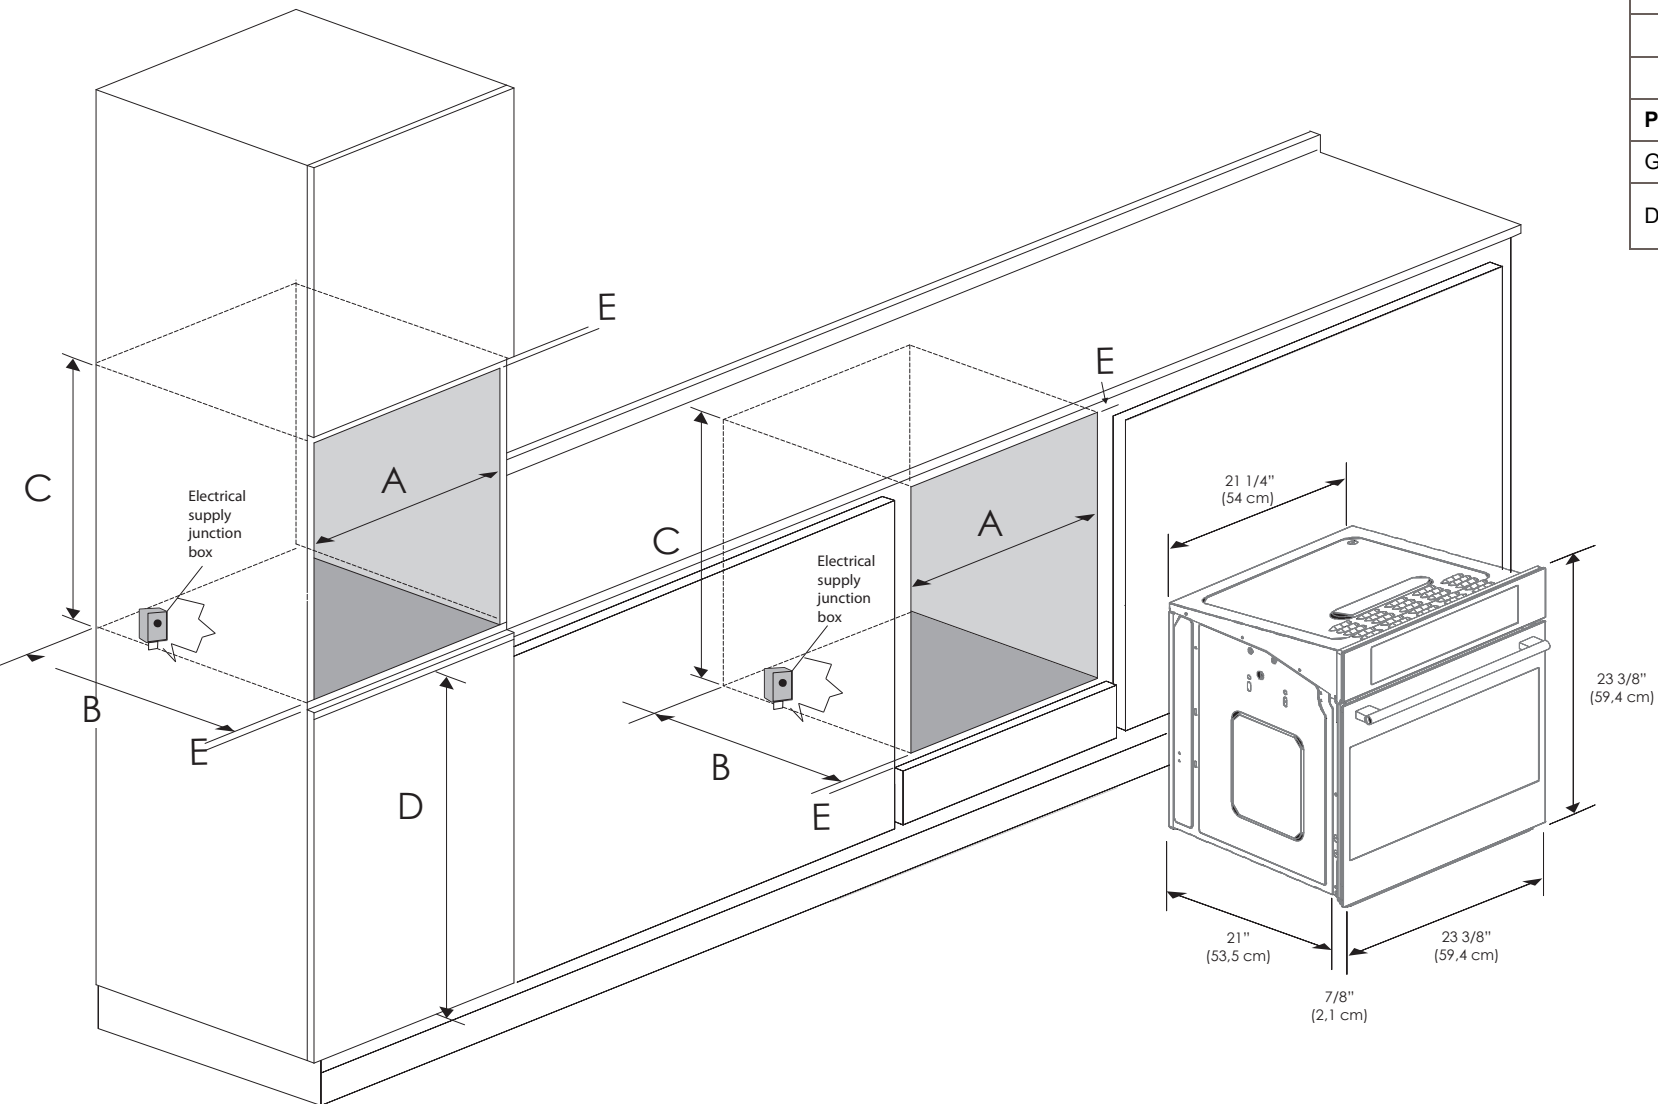

### 24" Wall Single Oven 100 SERIES

### Weight & Dimensions

Ltr.	CUTOUT DIMENSION	inch	cm
A	Cutout Width	22 1/16"	56cm
B	Cutout Depth (min)	22 1/16"	56cm
C	Cutout Height	23"	58,5cm
D	Floor Bottom of Cutout	34"	86,5cm
E	Minimum Spacing	1/2"	1,3cm
<b>PACKAGING</b>		<b>lb / inch</b>	<b>Kg / mm</b>
GROSS WEIGHT		90lb	41 Kg
DIMENSION		W 27"1/2	700mm
		D 26"3/4	680mm
		H 27"1/2	700mm