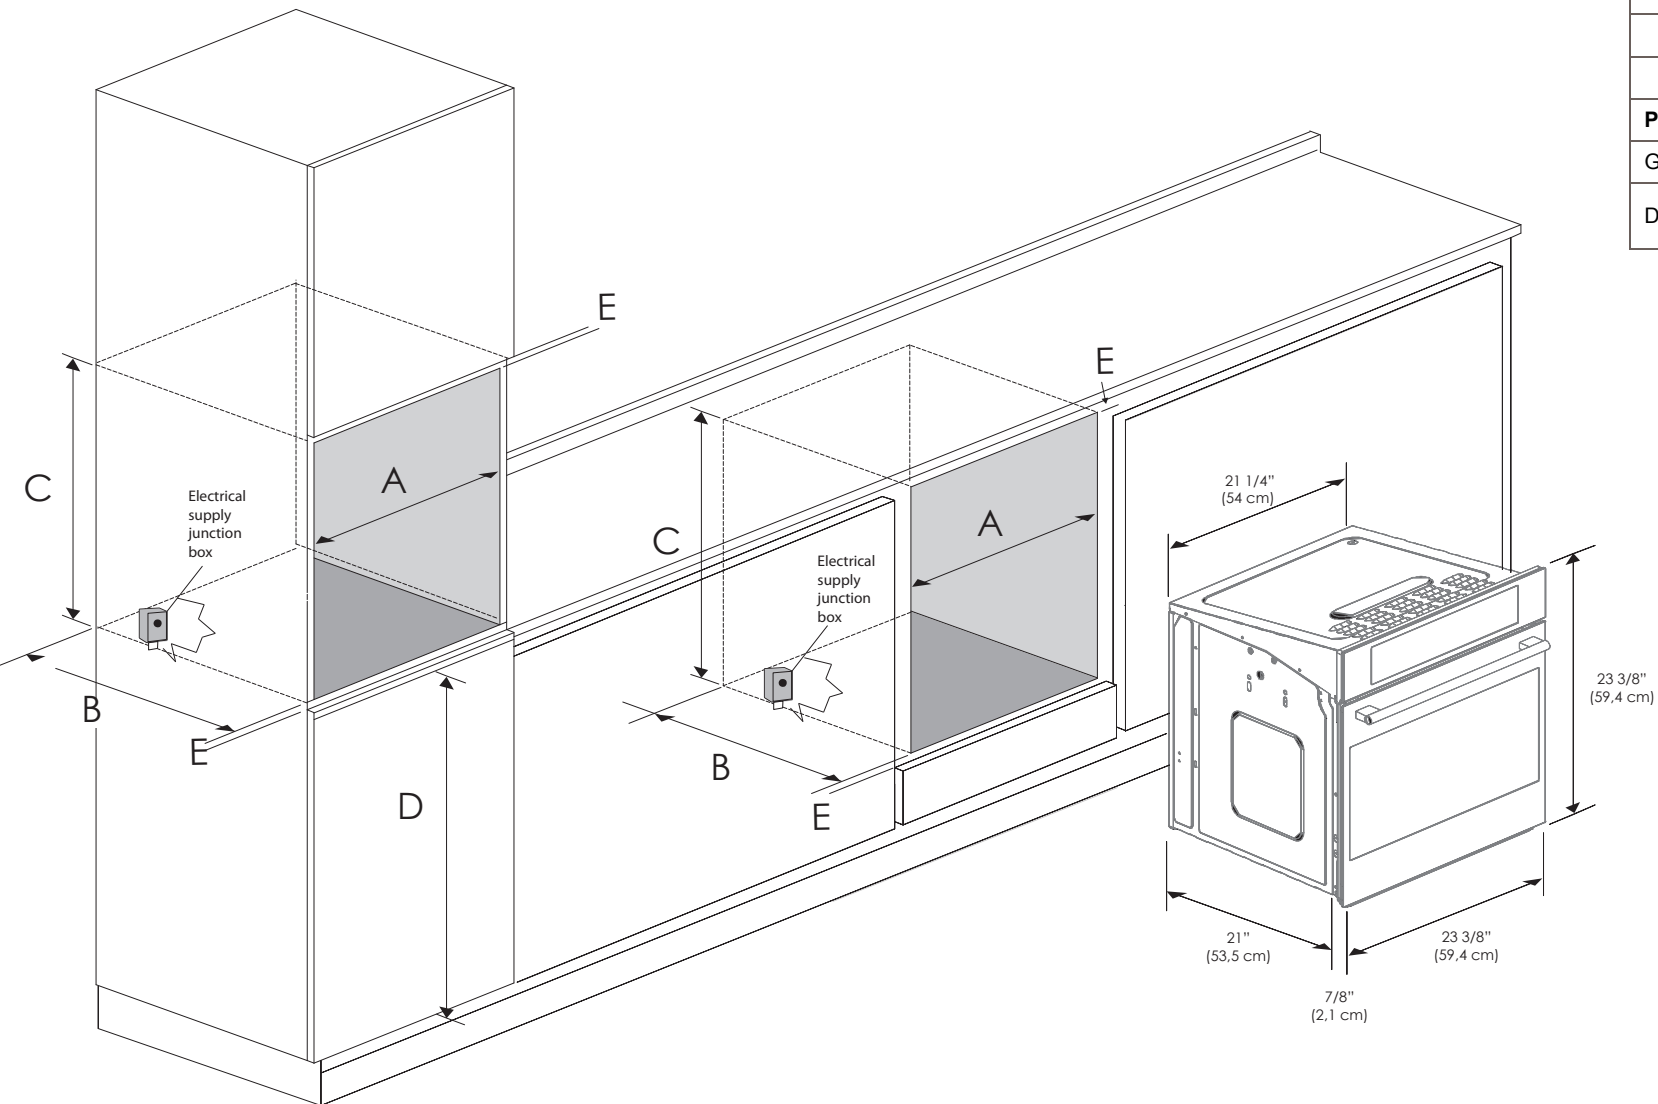

FULGOR

MILANO

24" Wall Single Oven 100 SERIES

Weight & Dimensions

Ltr.	CUTOUT DIMENSION	inch	cm
A	Cutout Width	22 1/16"	56cm
B	Cutout Depth (min)	22 1/16"	56cm
C	Cutout Height	23"	58,5cm
D	Floor Bottom of Cutout	34"	86,5cm
E	Minimum Spacing	1/2"	1,3cm
PACKAGING		lb / inch	Kg / mm
GROSS WEIGHT		90lb	41 Kg
DIMENSION		W D H	700mm 680mm 700mm

Ltr.	CUTOUT DIMENSION	inch	cm
A	Cutout Width	22 1/16"	56cm
B	Cutout Depth (min)	22 1/16"	56cm
C	Cutout Height	23"	58,5cm
D	Floor Bottom of Cutout	34"	86,5cm
E	Minimum Spacing	1/2"	1,3cm
PACKAGING		lb / inch	Kg / mm
GROSS WEIGHT		90lb	41 Kg
DIMENSION		W D H	700mm 680mm 700mm