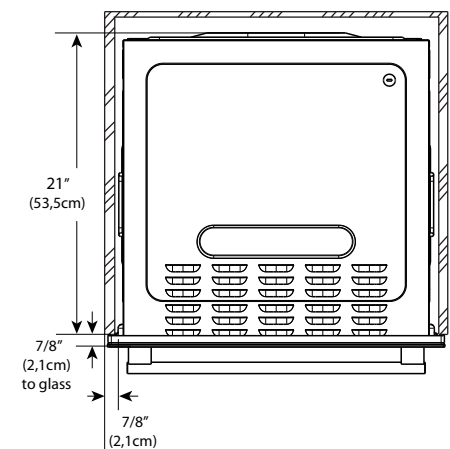

FULGOR

MILANO

24" Wall Single Oven 100 SERIES

Weight & Dimensions

Ltr.	CUTOUT DIMENSION	inch	cm
A	Cutout Width	22 1/16"	56cm
B	Cutout Depth (min)	22 1/16"	56cm
C	Cutout Height	23"	58,5cm
D	Floor Bottom of Cutout	34"	86,5cm
E	Minimum Spacing	1/2"	1,3cm
PACKAGING		lb / inch	Kg / mm
GROSS WEIGHT		90lb	41 Kg
DIMENSION		W D H	700mm 680mm 700mm

Ltr.	CUTOUT DIMENSION	inch	cm
A	Cutout Width	22 1/16"	56cm
B	Cutout Depth (min)	22 1/16"	56cm
C	Cutout Height	23"	58,5cm
D	Floor Bottom of Cutout	34"	86,5cm
E	Minimum Spacing	1/2"	1,3cm
PACKAGING		lb / inch	Kg / mm
GROSS WEIGHT		90lb	41 Kg
DIMENSION		W D H	700mm 680mm 700mm