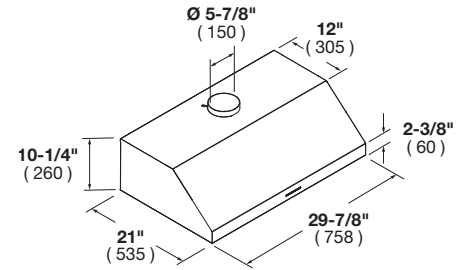

INSERT HOOD

450 CFM
69 dB sound rating
Baffle Filters
LED Lighting

OPTIONAL ACCESSORIES

FMFIL Charcoal Filters

DISTINTO

30" UNDERCABINET HOOD

CODE ID	F4UC30S1 - 30" UNDERCABINET HOOD	
Series and Finish	400 Series - Undercabinet - Stainless Steel	
CONTROL PANEL		
Control Type	4 speed pushbutton control	
PERFORMANCES		
Output (CFM)	450	
Sound Level (dB)	69	
Motor	One	
Venting Type	Ducted and recirculating	
FEATURES		
Filter Style	Baffle	
Lighting	2 x 1.2W LED	
Duct diameter	5 - 15/16"	(150 mm)
DIMENSIONS/WEIGHT		
Overall dim - Width	29 - 13/16"	(760 mm)
Overall dim - Height	18"	(460 mm)
Overall dim - Depth	24"	(610 mm)
Gross Weight	61 lbs	(28 kg)
POWER / RATINGS (115 V, 60 HZ)		
Watts / Amps	430W - 3.8A	
Power Cable	Nema 5-15P	
INSTRUCTIONS FOR USE		
Use & Care Manual / Installation Manual	English / French / Spanish	