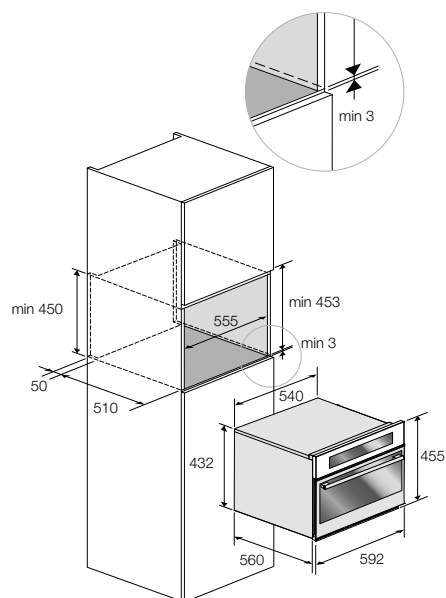

FWC 4522 TC X

WINE CELLAR

Finish in fingerprint resistant stainless steel swing door (right or left) not reversible

PERFORMANCE

Single temperature
Temperature setting from 5°C to 22°C
Storage of 18 bottles Ø 76 mm and 4 large champagne bottles

3 wooden shelves
Set of 3 removable telescopic rails
Brackets set to install with drawer
Power cord with plug

COMPATIBLE WITH:

Basic drawer LWD 15
Container with accessories
FWC ADC 150 (see page 238)
Other COMPACT 45 models