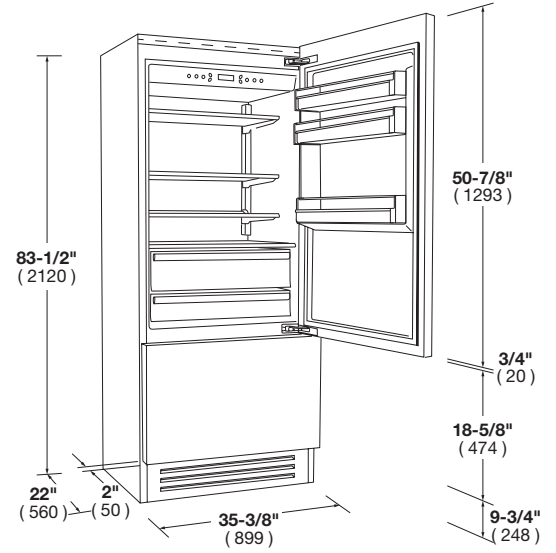

DISTINTO

36" BUILT-IN FRIDGE

CODE ID	LEFT DOOR		RIGHT DOOR	
	F7IBM36O1-L 36" BUILT-IN FRIDGE	F7IBM36O1-R 36" BUILT-IN FRIDGE		
Series and Finish	Series 700 - Distinto - Overlay Panel			
PERFORMANCES/CAPACITY				
Annual Energy Usage	$70 (580kWh)			
Noise Level db	40			
Fridge compartment capacity (cbft)	14.7			
Flexzone Bottom-Drawer capacity (cbft)	3.8			
FEATURES				
Fridge Compartment				
Glass Shelves	2			
Adjustable Door Shelves	3			
Micro shot-peened Stainless Steel Drawers	2 Low Temp			
Flexzone Bottom-Drawer				
White Painted Drawers	1			
Internal Drawers	1 + 1 ice tray			
LED lighting	•			
Ice Maker	•			
Equipment				
No Frost	•			
Flexzone	•			
TruPivot hinges	•			
DIMENSIONS/WEIGHT				
Width in	35 - 3/8"	(900 mm)		
Height in	83 - 1/2"	(2121 mm)		
Depth without handle in	24"	(610 mm)		
Minimum niche height in	84"	(2134 mm)		
Door clearance in	57 - 7/8"	(1470 mm)		
Door opening angle	105°			
Net Weight	474 lbs	(215 kg)		
POWER / RATINGS (115 V, 60 HZ)				
Watts / Amps	552W - 4.8A			
Power Cable	Nema 5-15P			
INSTRUCTIONS FOR USE				
Use & Care Manual / Installation Manual	English / French / Spanish