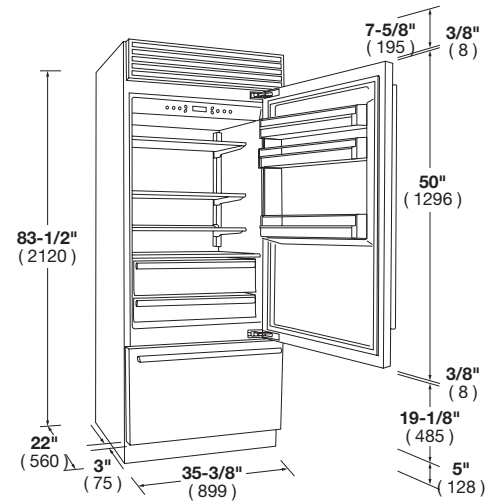

SOFIA PROFESSIONAL FRIDGE 36"

CODE ID

F7PBM36S1-R

RIGHT DOOR

CODE ID

F7PBM36S1-L

LEFT DOOR

Cool Zone 0°C

Ice Maker

FRIDGE

Fridge Compartment
Fresh Zone Bottom Drawer
Total No Frost
Stainless Steel Crisper Drawers
Ice Maker with ice tray
LED Lighting
Brilliant white aluminium interior

OPTIONAL ACCESSORIES

REFSBSPRO60
Coupling kit with a 24" wine cellar
REFSBSPRO72
Two 36" Fridges coupling kit

SOFIA

36" PROFESSIONAL FRIDGE

CODE ID	LEFT DOOR	F7PBM36S1-L 36" PROFESSIONAL FRIDGE	F7PBM36S1-R 36" PROFESSIONAL FRIDGE	RIGHT DOOR
Series and Finish	Series 700 - Professional Design - Stainless Steel			
PERFORMANCES/CAPACITY				
Annual Energy Usage	\$69 (571 kWh)			
Noise Level db	40			
Fridge compartment capacity (cbft)	14.7			
Fresh Zone Bottom-Drawer capacity (cbft)	3.8			
FEATURES				
Fridge Compartment				
Glass Shelves	2			
Adjustable Door Shelves	3			
Micro shot-peened Stainless Steel Drawers	2 Low Temp			
Fresh Zone Bottom-Drawer				
White Painted Drawers	1			
Internal Drawers	1 + 1 ice tray			
LED lighting	•			
Ice Maker	•			
Equipment				
No Frost	•			
Fresh Zone	•			
TruPivot hinges	•			
DIMENSIONS/WEIGHT				
Width in	35 - 3/8"	(900 mm)		
Height in	83 - 1/2"	(2121 mm)		
Depth without handle in	25"	(635 mm)		
Minimum niche height in	84"	(2134 mm)		
Door clearance in	57 - 7/8"	(1470 mm)		
Door opening angle	105°			
Net Weight	540 lbs	(245 kg)		
POWER / RATINGS (115 V, 60 HZ)				
Watts / Amps	552W - 4.8A			
Power Cable	Nema 5-15P			
INSTRUCTIONS FOR USE				
Use & Care Manual / Installation Manual	English / French / Spanish			