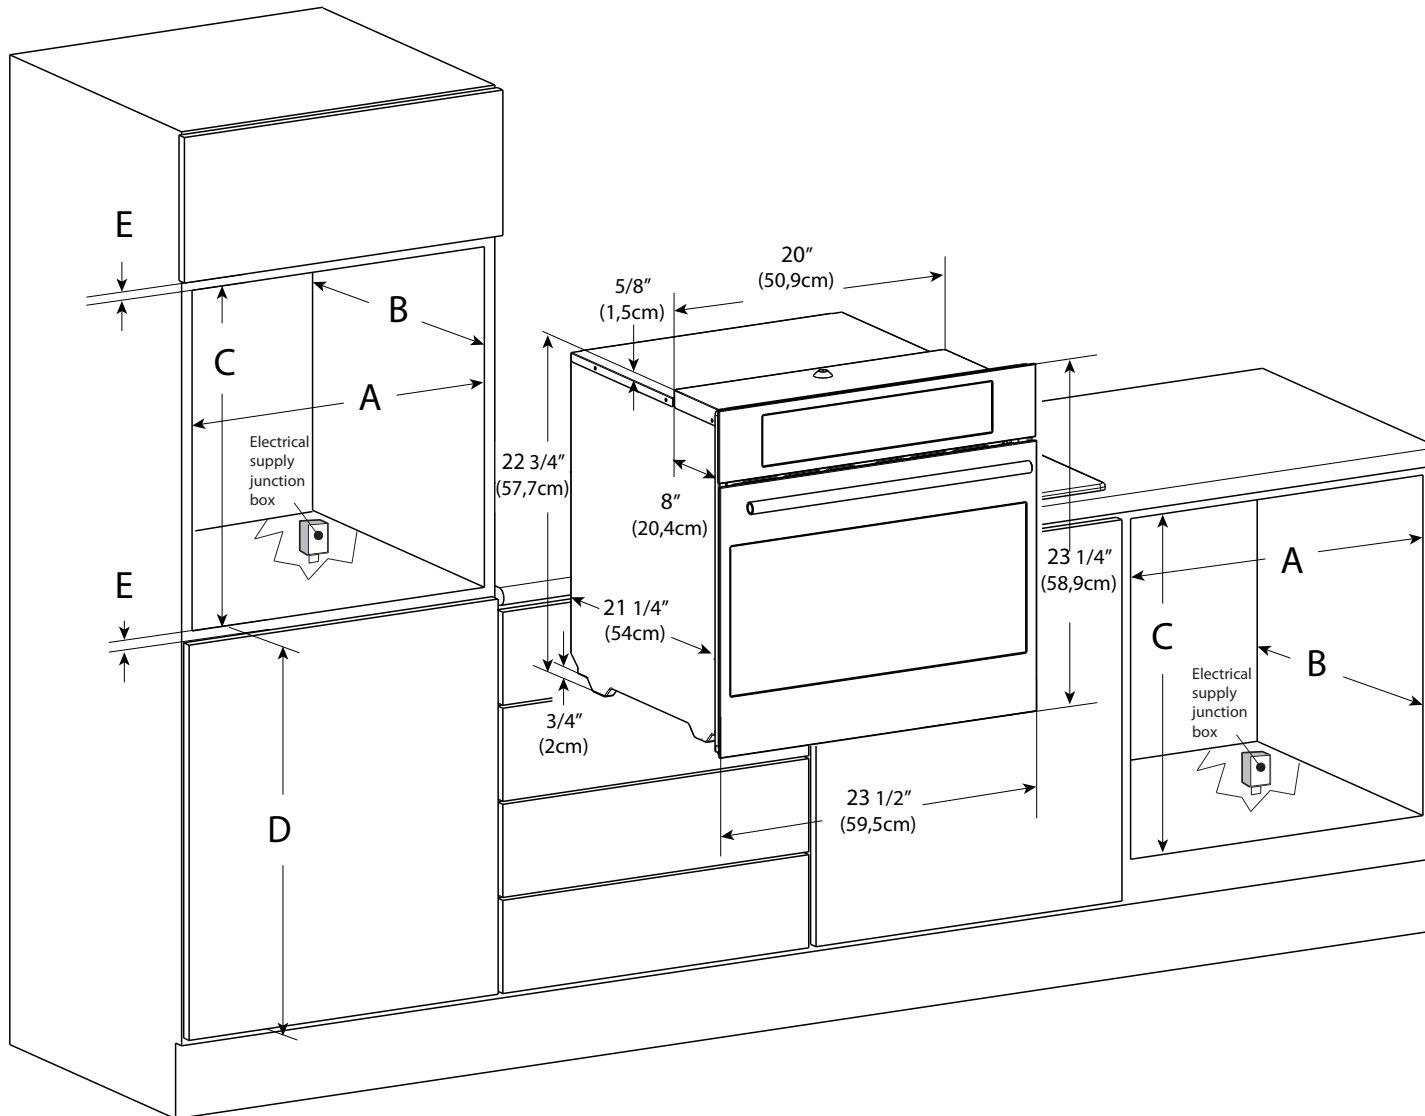

FULGOR

MILANO

24" Wall Single Oven 100 SERIES

Weight & Dimensions

Ltr.	CUTOUT DIMENSION	inch	cm
A	Cutout Width	22 1/16"	56cm
B	Cutout Depth	24"	61cm
C	Cutout Height	23"	58,5cm
D	Floor Bottom of Cutout	34"	86,5cm
E	Minimum Spacing	1/2"	1,3cm
PACKAGING		lb / inch	Kg / mm
GROSS WEIGHT		90lb	41 Kg
DIMENSION		W D H	27"1/2 700mm 26"3/4 680mm 27"1/2 700mm