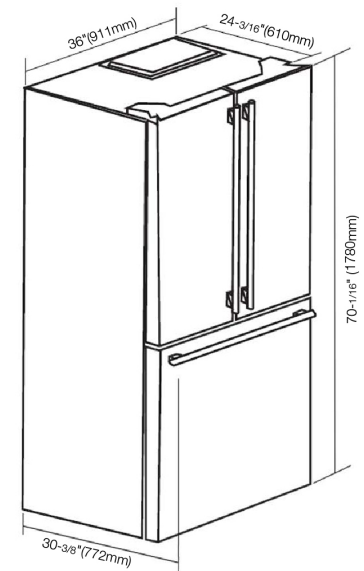

36" FRENCH DOOR FRIDGE

BOTTOM MOUNT STAINLESS STEEL FRIDGE

CODE ID	36" FRENCH DOOR FRIDGE FM4FBM36SS
Finish	Stainless Steel
PERFORMANCE/CAPACITY	
Cooling System	Frost Free
Control System	Electronic
Energy Star Qualified	Yes
Refrigerant	R600A
Noise Level dB(A)	42
Total Net Volume, cu. ft. (Liters)	20.3 (575)
Fresh Food Net Volume, cu. ft. (Liters)	14.2 (402)
Freezer Net Volume, cu. ft. (Liters)	6.1 (173)
FEATURES	
Fridge Compartment	
Control Display	Digital
Automatic Defrost	Yes
Interior Lighting	LED
Spill-proof Shelves	2
Crispers	3
Door Bins	6
Compressor	Inverter Fixed Frequency
Fan Assisted Cooling	Yes
Freezer Compartment	
Automatic Defrost	Yes
Freezer Drawers	1
Ice Maker	Yes
DIMENSIONS / WEIGHT	
Width in. (mm)	36 (911)
Height in. (mm)	70-1/16 (1780)
Depth in. (mm)	27-13/16 (706)
Product Weight lbs. (kg)	191.8 (87)
POWER / RATINGS	
Dedicated Circuit, V/Amps	120 V - 15 A
Supply voltage, V/Hz	120 V - 60 Hz
Rated Current, Amps	2.7 A