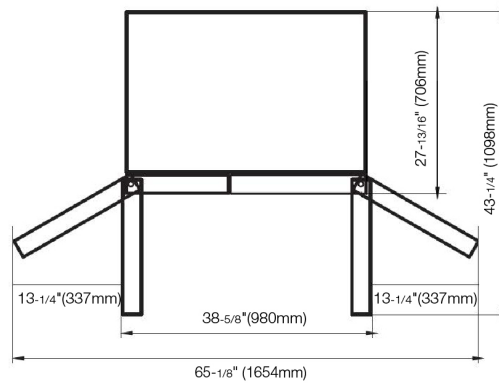

36" FRENCH DOOR FRIDGE

BOTTOM MOUNT STAINLESS STEEL FRIDGE

CODE ID	36" FRENCH DOOR FRIDGE FM4FBM36SS
Finish	Stainless Steel
PERFORMANCE/CAPACITY	
Cooling System	Frost Free
Control System	Electronic
Energy Star Qualified	Yes
Refrigerant	R600A
Noise Level dB(A)	42
Total Net Volume, cu. ft. (Liters)	20.3 (575)
Fresh Food Net Volume, cu. ft. (Liters)	14.2 (402)
Freezer Net Volume, cu. ft. (Liters)	6.1 (173)
FEATURES	
Fridge Compartment	
Control Display	Digital
Automatic Defrost	Yes
Interior Lighting	LED
Spill-proof Shelves	2
Crispers	3
Door Bins	6
Compressor	Inverter Fixed Frequency
Fan Assisted Cooling	Yes
Freezer Compartment	
Automatic Defrost	Yes
Freezer Drawers	1
Ice Maker	Yes
DIMENSIONS / WEIGHT	
Width in. (mm)	36 (911)
Height in. (mm)	70-1/16 (1780)
Depth in. (mm)	27-13/16 (706)
Product Weight lbs. (kg)	191.8 (87)
POWER / RATINGS	
Dedicated Circuit, V/Amps	120 V - 15 A
Supply voltage, V/Hz	120 V - 60 Hz
Rated Current, Amps	2.7 A