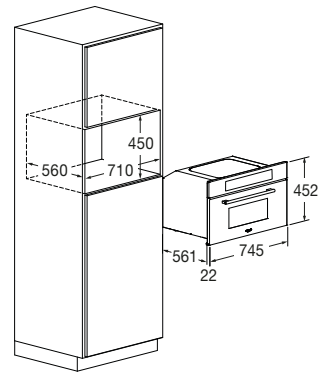

Features

The control panel has different functions, including preset cooking functions and the possibility to modify the recipes. Fulgor Milano combi oven is the solution to heat and cook food quickly, combining the advantages of a microwave oven with a traditional ventilated one. A complete and performing household appliance in a small space. With the microwave & ventilation function, you can cook golden broan dishes on the outside and well-cooked on the inside. This product comes with the following accessories: a glass turntable plate, a stainless steel tray, a flat grill rack and a round grill rack.

BLACK GLASS
FCMO 7510 TEM BK
EAN 8019801032280