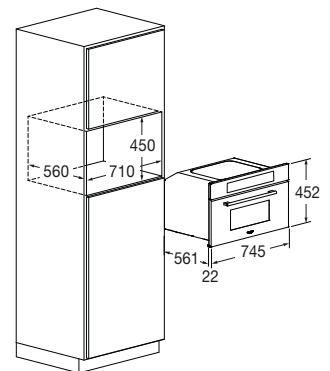

Features

The control panel has different functions, including preset cooking functions and the possibility to modify the recipes. With the Meat Probe, you can obtain perfect results because it allows you to monitor the cooking progress by measuring the food core temperature. This product comes with the following accessories: a meat probe, a perforated tray with lid, a stainless steel support for perforated tray, a stainless steel tray, a flat grill rack and a water tank.

# PLANO

STEAM OVEN 75X45

<b>FCSO 7510 TEM BK</b>	
Type	Combined Steam
Finish	Black Glass
Interiors: enamelled / other	Stainless steel
<b>FEATURES</b>	
Efficiency class	A ++
Capacity (litres)	34 L
Forced cooling / Meat probe	• / •
Functions no.	11
<b>PERFORMANCE</b>	
Max cooking temperature	230 °C
AirFry (oven-frying)	•
Pre-loaded and editable recipes	•
Steam 100 °C / 130 °C	• / •
Steam puff 100 °C	•
Steam + Thermoventilated	•
Assisted cleaning (CLEAN)	•
Grill power (W)	1500 W
<b>CONTROLS</b>	
Operating system	Creactive Extended
Easy access / Auto power off	• / •
<b>SAFETY</b>	
Safe door / no. of glass panes	• / 3
Safety switch	•
<b>ACCESSORIES</b>	
Lighting (Halogen, 25 W) no.	1
Removable water tank	•
S.Steel Gastronorm Tray	•
Standard Flat Grill Rack / removable no.	1 / 1
S.Steel Perforated Tray with Lid	•
<b>POWER RATING</b>	
Max electrical power (W)	3200 W
Voltage / Frequency (V - Hz)	220 - 240 V; 50 Hz
Power cord / Plug	• / Schuko
<b>DIMENSIONS</b>	
Width (mm)	745
Height (mm)	452
Depth (mm)	561
Built-In Cut Out (W x H x D) mm	710 x 450 x 560