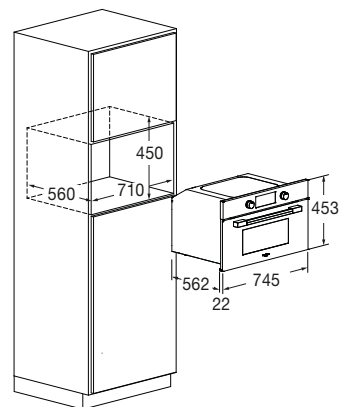

Features

Steam ovens cook food gently, healthily, and efficiently while preserving its organoleptic properties. The oven features a 34 l stainless steel cooking chamber. Moreover, it's fitted with an efficient safety system, including a door contact switch and tangential cooling ventilation. The appliance comes with the following accessories: a perforated tray with lid, a stainless steel support for perforated tray, a stainless steel tray, a flat grill rack and a water tank.

BLACK GLASS
FUSO 7505 MT GBK
EAN 8019801032198