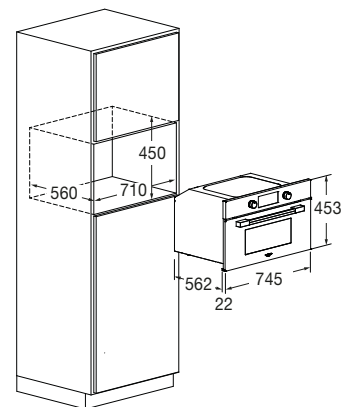

Features

Steam ovens cook food gently, healthily, and efficiently while preserving its organoleptic properties. The oven features a 34 l stainless steel cooking chamber. Moreover, it's fitted with an efficient safety system, including a door contact switch and tangential cooling ventilation.

The appliance comes with the following accessories: a perforated tray with lid, a stainless steel support for perforated tray, a stainless steel tray, a flat grill rack and a water tank.

MATTE BLACK METAL
FUSO 7505 MT MBK
EAN 8019801032037