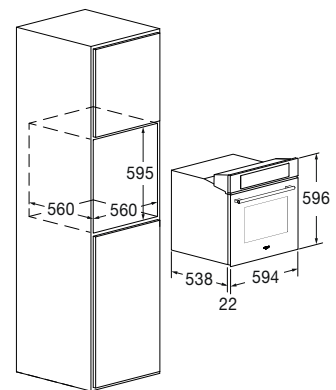

Features

The control panel has different functions, including preset cooking functions and the possibility to modify the recipes. With the Meat Probe, you can obtain perfect results because it allows you to monitor the cooking progress by measuring the food core temperature.

This product comes with the following accessories: two sets of telescopic rails, a Meat Probe, an enamelled tray, a flat rack, a rotisseries kit and an enamelled AirFry tray.

BLACK GLASS
FCO 6215 TEM BK
EAN 8019801027651