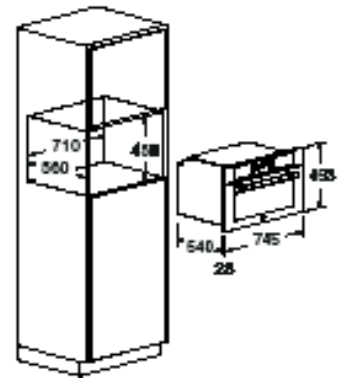

## Features

The control panel has different functions, including preset cooking functions and the possibility to modify the recipes. With the Meat Probe, you can obtain perfect results because it allows you to monitor the cooking progress by measuring the food core temperature. This product comes with the following accessories: a meat probe, a perforated tray with lid, a stainless steel support for perforated tray, a stainless steel tray, a flat grill rack and a water tank.