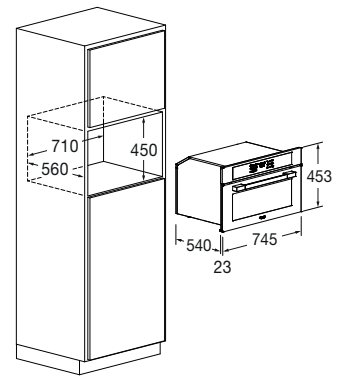

Features

The control panel has different functions, including preset cooking functions and the possibility to modify the recipes. With the Meat Probe, you can obtain perfect results because it allows you to monitor the cooking progress by measuring the food core temperature. This product comes with the following accessories: a meat probe, a perforated tray with lid, a stainless steel support for perforated tray, a stainless steel tray, a flat grill rack and a water tank.

MATTE BLACK METAL
FUTCSO 7510 TEM MBK
EAN 8019801034482

URBANTECH TOUCH

STEAM OVEN 75X45

FUTCSO 7510 TEM MBK	
Type	Combined Steam
Finish	Matte Black Metal
FEATURES	
Interiors: enamelled / other	Stainless steel
Efficiency class	A ++
Capacity (litres)	34 L
Forced cooling / Meat probe	• / •
Functions no.	11
PERFORMANCE	
Max cooking temperature	230°C
AirFry (oven-frying)	•
Pre-loaded and editable recipes	•
Steam 100 °C / 130 °C	• / •
Steam puff 100 °C	•
Steam + Thermoventilated	•
Assisted cleaning (CLEAN)	•
Grill power (W)	1500 W
CONTROLS	
Operating system	Creative Extended
Easy access / Auto power off	• / •
SAFETY	
Safe door / no. of glass panes	• / 3
Safety switch	•
ACCESSORIES	
Lighting (Halogen, 25 W) no.	1
Removable water tank	1,4 L
S.Steel Gastronorm Tray	1 / Inox AISI 304
Standard Flat Grill Rack / removable no.	1 / 1
S.Steel Perforated Tray with Lid	•
POWER RATING	
Max electrical power (W)	3200 W
Voltage / Frequency (V - Hz)	220 - 240 V ; 50 Hz
Power cord / Plug	• / Schuko
DIMENSIONS	
Width (mm)	745
Height (mm)	453
Depth (mm)	563
Built-In Cut Out (W x H x D) mm	710 x 450 x 560