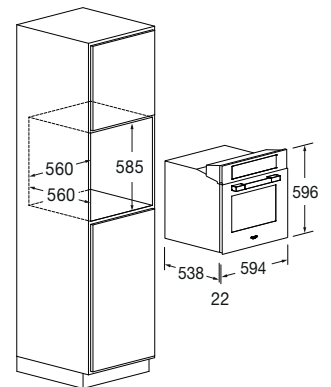

Features

The control panel has different functions, including preset cooking functions and the possibility to modify the recipes. With the Meat Probe, you can obtain perfect results because it allows you to monitor the cooking progress by measuring the food core temperature.

This product comes with the following accessories: two sets of telescopic rails, a Meat Probe, an enamelled tray, a flat rack, a rotisseries kit and an enamelled AirFry tray

MATTE BLACK
FUTO 6215 TEM MBK
EAN 8019801034697