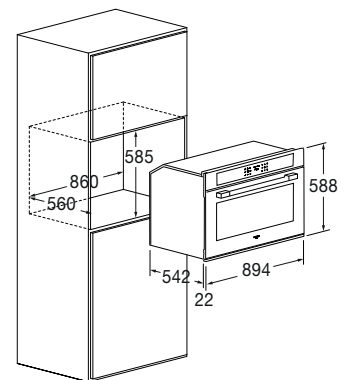

## Features

The control panel has different functions, including preset cooking functions and the possibility to modify the recipes.

With the Meat Probe, you can obtain perfect results because it allows you to monitor the cooking progress by measuring the food core temperature. This product comes with the following accessories: two sets of telescopic rails, a Meat Probe, an enamelled tray, a flat rack, a rotisseries kit and an enamelled AirFry tray.