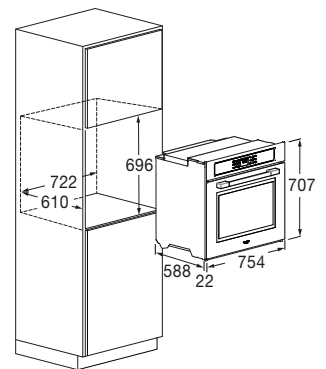

XXL 30" Pyro Multifunction

FUTPO 315 P TEM 2F IX

- Stainless steel finish
- 18 functions
- Pizza Pizzeria 350 °C function
- AirFry (oven-frying) function
- Pyrolytic self-cleaning oven
- Creative Extended controls
- Meat probe
- Fast Pre-Heat BOOSTER
- Interior dual convection
- 4-pane glass cool-touch door
- Energy Class A

STAINLESS STEEL
FUTPO 315 P TEM 2F IX
EAN 8019801034628

URBANTECH TOUCH

PYRO MULTIFUNCTION OVEN 30

	FUTPO 315 P TEM 2F IX
Type	Electronic pyrolytic multifunction
Finish	Stainless Steel
Interiors: enamelled / other	Ultra Black Piro / -
FEATURES	
Efficiency class	A
Capacity (litres)	125 L
Forced cooling	•
Functions no.	18
PERFORMANCE	
Max cooking temperature	290 °C
Pizza Pizzeria 350°C	350 °C
AirFry (oven-frying)	•
Pyrolysis temperature	460°C
Interior dual convection	•
Assisted cleaning (CLEAN)	-
Pyrolysis	•
CONTROLS	
Operating system	Creactive Extended
Pre-loaded and editable recipes	•
Auto power off	•
Booster	•
Meat probe	•
SAFETY	
Door lock (during pyrolysis)	•
Cool-touch door / no. of glass panes	• / 4
SOFT-CLOSING DOOR	-
ACCESSORIES	
Lighting (Halogen, 20 W) no.	3
Set of telescopic rails no.	2
Trays no. / type	1 / enamelled
Enamelled AirFry trays no.	1
Flat racks no.	1
Side racks	-
Round pizza rack	•
Pizza Stone	•
Pizza shovel	•
Rotisserie kit	-
POWER RATING	
Max electrical power (W)	3650 W
Voltage / Frequency (V - Hz)	220 - 240 V; 50 - 60 Hz
Power cord	•
Plug	-
DIMENSIONS	
Width (mm)	754
Height (mm)	707
Depth (mm)	610
Built-In Cut Out (W x H x D) mm	722 x 696 x 610