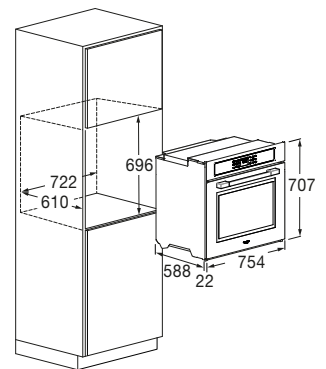

## Features

The control panel has different functions, including preset cooking functions and the possibility to modify the recipes. With the Meat Probe, you can obtain perfect results because it allows you to monitor the cooking progress by measuring the food core temperature. This product comes with the following accessories: two sets of fully removable telescopic rails, a Meat Probe, a maxi enamelled tray, a flat rack, an enamelled AirFry tray, and a pizza kit (round grill rack, shovel, and firestone).