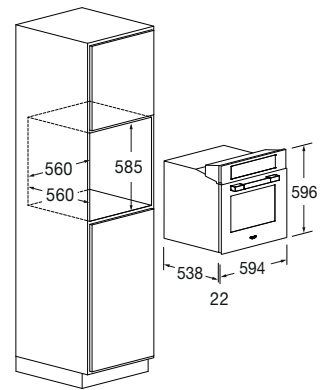

Features

Piro Pizza oven cooks pizza at 350 °C in three minutes (Pizza Pizzeria Function). The control panel has different functions, including preset cooking functions and the possibility to modify the recipes. With the Meat Probe, you can monitor the cooking progress by measuring the food core temperature. The oven's cavity is cleaned automatically, thanks to the pyrolytic self-cleaning function. This product comes with the following accessories: two sets of telescopic rails, a Meat Probe, an enamelled tray, a flat rack, an enamelled AirFry tray, and a pizza kit (round grill rack, shovel, and firestone).

STAINLESS STEEL
FUTPO 6215 P TEM IX
EAN 8019801034680

URBANTECH TOUCH

PIRO MULTIFUNCTION OVEN 60

FUTPO 6215 P TEM IX	
Type	Electronic pyrolytic multifunction
Finish	Stainless steel
FEATURES	
Interiors: enamelled / other	Ultra Black Piro / -
Efficiency class	A +
Capacity (litres)	65 L
Forced cooling	•
Functions no.	18
PERFORMANCE	
Max cooking temperature	290°C
Pizza Pizzeria 350 °C function	350°C
AirFry (oven-frying)	•
Pyrolysis temperature	470°C
Pyrolytic	•
CONTROLS	
Operating system	Creactive Extended
Pre-loaded and editable recipes	•
Auto power off	•
Booster	•
Meat probe	•
SAFETY	
Door lock (during pyrolysis)	•
Cool-touch door / no. of glass panes	• / 4
SOFT CLOSING door	•
ACCESSORIES	
Lighting (Halogen, 20 W) no.	2
Set of telescopic rails no.	2
Trays no. / type	1 / smaltato
Enamelled AirFry trays no.	1
Flat racks no.	1
Round pizza rack	•
Pizza Stone/ Pizza shovel	• / •
POWER RATING	
Max electrical power (W)	3450 W
Voltage / Frequency (V - Hz)	220 - 40 / 50 - 60 Hz
Power cord	•
Plug	Schuko
DIMENSIONS	
Width (mm)	594
Height (mm)	596
Depth (mm)	560
Built-In Cut Out (W x H x D) mm	560 x 585 x 560