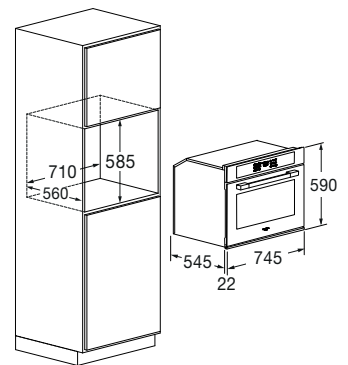

Features

The control panel has different functions, including preset cooking functions and the possibility to modify the recipes.

With the Meat Probe, you can obtain perfect results because it allows you to monitor the cooking progress by measuring the food core temperature. This product comes with the following accessories: two sets of telescopic rails, a Meat Probe, an enamelled tray, a flat rack, a rotisseries kit and an enamelled AirFry tray.

STAINLESS STEEL
FUTPO 7515 P TEM IX
EAN 8019801034451

URBANTECH TOUCH

MULTIFUNCTION OVEN 75

FUTPO 7515 P TEM IX	
Type	Electronic multifunction
Finish	Stainless steel
FEATURES	
Interiors: enamelled / other	Ultra Black Piro / -
Efficiency class	A +
Capacity (litres)	89 L
Forced cooling	•
Functions no.	16
PERFORMANCE	
Max cooking temperature	250°C
AirFry (oven-frying)	•
Assisted cleaning (CLEAN) / Pyrolysis	• / -
CONTROLS	
Operating system	Creactive Extended
Pre-loaded and editable recipes	•
Auto power off	•
Booster	•
Meat probe	•
SAFETY	
Cool-touch door / no. of glass panes	• / 3
SOFT CLOSING door	•
ACCESSORIES	
Lighting (Halogen, 20 W) no.	2
Set of telescopic rails no.	2
Trays no. / type	1 / enamelled
Enamelled AirFry trays no.	1
Flat racks no.	1
Rotisserie kit	•
POWER RATING	
Max electrical power (W)	3500 W
Voltage / Frequency (V - Hz)	220 - 240 V ; 50 - 60 Hz
Power cord	•
Plug	Schuko
DIMENSIONS	
Width (mm)	745
Height (mm)	590
Depth (mm)	567
Built-In Cut Out (W x H x D) mm	710 x 585 x 560