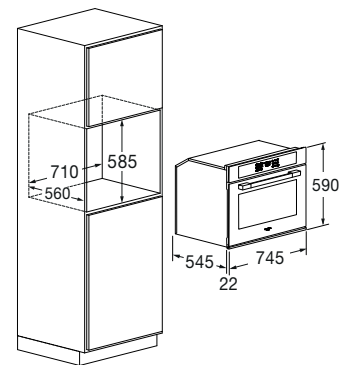

Features

The control panel has different functions, including preset cooking functions and the possibility to modify the recipes.

With the Meat Probe, you can obtain perfect results because it allows you to monitor the cooking progress by measuring the food core temperature. This product comes with the following accessories: two sets of telescopic rails, a Meat Probe, an enamelled tray, a flat rack, a rotisseries kit and an enamelled AirFry tray.

MATTE BLACK METAL
FUTPO 7515 P TEM MBK
EAN 8019801034468

URBANTECH TOUCH

MULTIFUNCTION OVEN 75

FUTPO 7515 P TEM MBK	
Type	Electronic multifunction
Finish	Matte Black Metal
FEATURES	
Interiors: enamelled / other	Ultra Black Piro / -
Efficiency class	A +
Capacity (litres)	89 L
Forced cooling	•
Functions no.	16
PERFORMANCE	
Max cooking temperature	250°C
AirFry (oven-frying)	•
Assisted cleaning (CLEAN) / Pyrolysis	• / -
CONTROLS	
Operating system	Creactive Extended
Pre-loaded and editable recipes	•
Auto power off	•
Booster	•
Meat probe	•
SAFETY	
Cool-touch door / no. of glass panes	• / 3
SOFT CLOSING door	•
ACCESSORIES	
Lighting (Halogen, 20 W) no.	2
Set of telescopic rails no.	2
Trays no. / type	1 / enamelled
Enamelled AirFry trays no.	1
Flat racks no.	1
Rotisserie kit	•
POWER RATING	
Max electrical power (W)	3500 W
Voltage / Frequency (V - Hz)	220 - 240 V ; 50 - 60 Hz
Power cord	•
Plug	Schuko
DIMENSIONS	
Width (mm)	745
Height (mm)	590
Depth (mm)	567
Built-In Cut Out (W x H x D) mm	710 x 585 x 560