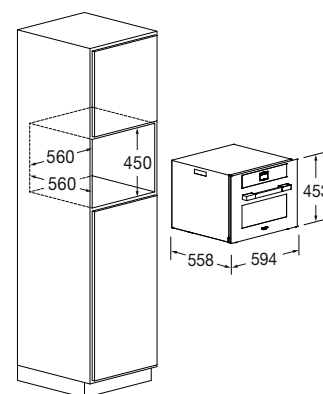

Wine Cellar 45

FUTWC 4500 TC FO MBK

- Matte Black Metal finish
- Digital touch display
- Drop-down door
- Adjustable temperature between 5 and 20°C
- Capacity: 22 Ø 76 mm bottles
- Telescopic rails
- Soft Closing