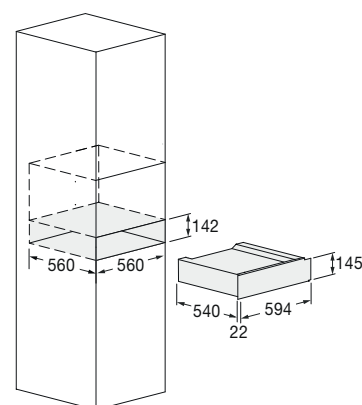

Warming drawer 15

FUWD 150 MBK

- Matte Black Metal finish
- 15 cm high front panel
- Push-to-open system
- Fully removable
- Ventilated
- Warm food function
- Defrosting
- Leavening
- Slow cooking up to 70 °C
- Dishes and coffee cups pre-heating

Features

The drawer features internal ventilation, an adjustable thermostat (from 30 °C to 70 °C) and an operation indicator light. This appliance comes with an anti-slip rubber mat. Moreover, it can be combined with other products from the 45 cm and 60 cm range

MATTE BLACK METAL
FUWD 150 MBK
EAN 8019801029297

DRAWER

WARMING DRAWER 15

FUWD 150 MBK		
Finish	Matte Black Metal	
Type / Interiors: enamelled / other	Warming drawer / Anti-slip rubber bottom	
PERFORMANCE		
	Maximum temperature 70 °C	Low-temperature cooking (slow cooking)
	Leavening	Plates and dish heating
CONTROLS		
	On/off key	Thermostat 30 °C - 70 °C
	Internal ventilation	Operation indicator
	Push-to-open door	Dark front panel
POWER RATING		
	Max power absorbed 400 W	Power supply (V - Hz) 220 - 240 V; 50-60 Hz
	Power cord	Plug (Schuko)
DIMENSIONS		
	Product (W x H x D) 594 x 145 x 562 mm	Built-In Cut Out (W x H x D) 560 x 142 x 560 mm