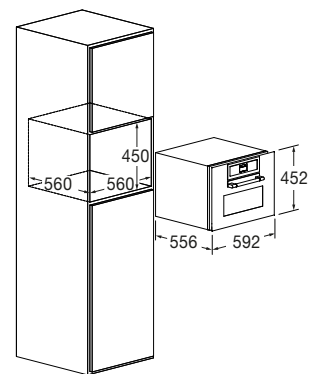

Wine Cellar 45

FCLWC 4500 TC FO BK

- Deep Black finish
- Digital touch display
- Drop-down door
- Adjustable temp. between 5-20 °C
- Capacity: 22 Ø 76 mm bottles
- Telescopic rails
- Soft Closing

Features

DEEP BLACK GLASS
FCLWC 4500 TC FO BK
EAN 8019801032006

CLUSTER

WINE CELLAR 45

FCLWC 4500 TC FO BK	
Type	Wine cellar
Finish	Deep Black Glass / Built-In
Bottle no. (Ø 76 mm)	22
Drop-down door	•
PERFORMANCE	
Cooling system	Ventilated
Temperature zones	1
Adjustable temperature (°C)	from 5 to 20
Efficiency class	G
Anti-vibration system	•
Anti-condensation system	•
Climate class	SN-T
Sound level dB (A) re1pW	39
CONTROL SYSTEM	
	Electronic regulation
	Digital touch display
	Double automatic hot/cold circuit
	Control light indicator
ACCESSORIES	
UV-insulating glass pane	•
Lighting	LED
Sliding wooden shelves / type	3 / Beech
Champagne shelf (4 bottles)	1
POWER RATING	
Max power absorbed at 220 V	80W
Power supply (V - Hz)	220-240 / 50
Plug (Schuko)	•
DIMENSIONS	
Product (W x H x D) mm	592 x 452 x 556
Built-In Cut Out (W x H x D) mm	450 x 560 x 560