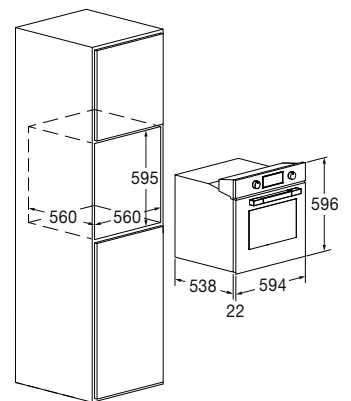

Features

This product stands out for its classic user-friendly knob control completed with a functional digital display. The various timing functions are easy to set and clearly intelligible. The URBANTECH oven reveals a unique, pleasant, essential design that doesn't go unnoticed. The oven features a 65 l ultra black enamelled cooking chamber.