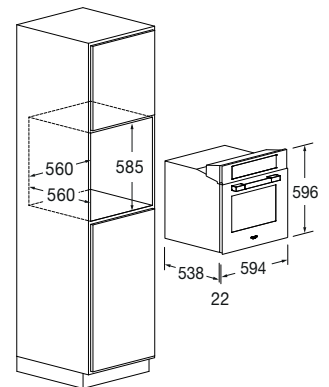

Features

The control panel has different functions, including preset cooking functions and the possibility to modify the recipes. With the Meat Probe, you can obtain perfect results because it allows you to monitor the cooking progress by measuring the food core temperature.

This product comes with the following accessories: two sets of telescopic rails, a Meat Probe, an enamelled tray, a flat rack, a rotisseries kit and an enamelled AirFry tray

STAINLESS STEEL
FUTO 6215 TEM IX
EAN 8019801034703