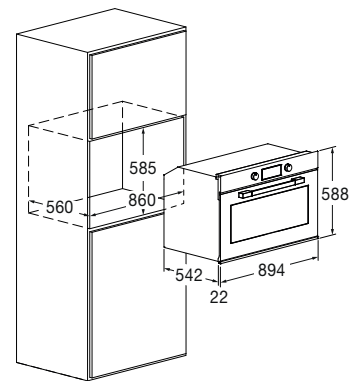

Features

This product stands out for its classic user-friendly knob control completed with a functional digital display. The various timing functions are easy to set and clearly intelligible. The oven features a 96 l ultra black enamelled cooking chamber. Moreover, it's fitted with an efficient safety system, including a gas detection and stop system.

VENTILATED GAS OVEN 90

FUTO 9605 FG EM 2F MBK	
Type	Gas ventilated
Finish	Matte Black Metal
Interiors: enamelled / other	Black
FEATURES	
Efficiency class	A
Volume (litres)	97 L
Tangential ventilation	•
Functions no.	4
PERFORMANCE	
Max cooking temperature	250 °C
CONTROLS	
Control type	Timer touch + Knobs
SAFETY	
Safe door / no. of glass panes	• / 3
ACCESSORIES	
Lighting (Halogen, 20 W) no.	2
Set of telescopic rails no.	1
Trays no. / type	1/ enamel
Flat racks no.	1
Rotisserie kit	•
POWER RATING	
Max electrical power (W)	1800 W
Power supply (V - Hz)	220 - 240 V; 50 - 60 Hz
Power cord	•
Plug	Schuko
DIMENSIONS	
Width (mm)	894
Height (mm)	588
Depth (mm)	564
Built-In Cut Out (W x H x D) mm	860 x 585 x 560