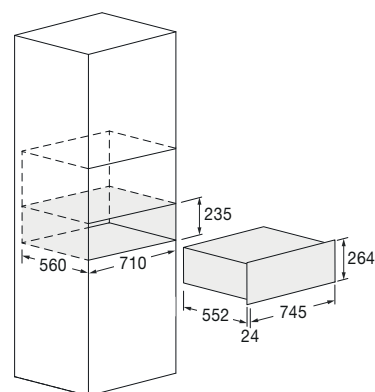

Warming drawer 74,5

FUTWD 7527 MBK

- Manual controls
- 27 cm high front panel
- Internal capacity: 60 litres
- Push-to-open system
- Plates and cups heating
- Warm food function
- Defrosting
- Leavening
- Slow cooking up to 85 °C
- Telescopic rails

Features

The drawer features internal ventilation, an adjustable thermostat (from 30 °C to 85 °C) and two lights. This appliance comes with a anti-slip rubber mat.

MATTE BLACK METAL
FUTWD 7527 MBK
EAN 8019801034796

DRAWERS

WARMING DRAWER 27

FUTWD 7527 MBK		
	Type: warming drawer / Matte Black Metal	Anti-slip rubber bottom
	Push-to-open door	Compatible with all 745 mm ovens
PERFORMANCE		
	Maximum temperature 85 °C	Low-temperature cooking (slow cooking)
	Leavening	Warm food function
CONTROLS		
	On/off key	Thermostat 30 °C - 85 °C
	Internal ventilation Operation indicator	Dark front panel
POWER RATING		
	Max power absorbed 1100 W	Power supply (V - Hz) 220 - 240 V; 50 - 60 Hz
	Power cord	Plug (Schuko)
DIMENSIONS		
Product (W x H x D) mm	Product (W x H x D) 754 x 264 x 576 mm	Built-In Cut Out (W x H x D) 710 x 235 x 560 mm