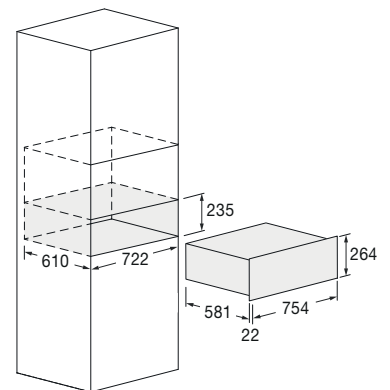

Warming drawer 27

FWD 3024 BK

- Manual controls
- 27 cm high front panel
- Internal capacity: 60 litres
- Push-to-open system
- Plates and cups heating
- Warm food function
- Defrosting
- Leavening
- Slow cooking up to 85 °C
- Telescopic rails

Features

The drawer features internal ventilation, an adjustable thermostat (from 30 °C to 85 °C) and two lights. This appliance comes with a anti-slip rubber mat. This product can be combined with other products from the 45 cm and 60 cm range.

BLACK GLASS
FWD 3024 BK
EAN 8019801034772

DRAWERS

WARMING DRAWER 27

FWD 3024 BK		
	Type: warming drawer / Black Glass finish	Anti-slip rubber bottom
	Push-to-open door	It can be combined with oven mod. DCPO 315 P TEM 2F X
PERFORMANCE		
	Maximum temperature 85 °C	Low-temperature cooking (slow cooking)
	Leavening	Warm food function
CONTROLS		
	On/off key	Thermostat 30 °C - 85 °C
	Internal ventilation Operation indicator	Dark front panel
POWER RATING		
	Max power absorbed 1100 W	Power supply (V - Hz) 220 - 240 V; 50 - 60 Hz
	Power cord	Plug (Schuko)
DIMENSIONS		
Product (W x H x D) mm	Product (W x H x D) 754 x 264 x 603 mm	Built-In Cut Out (W x H x D) 722 x 235 x 610 mm